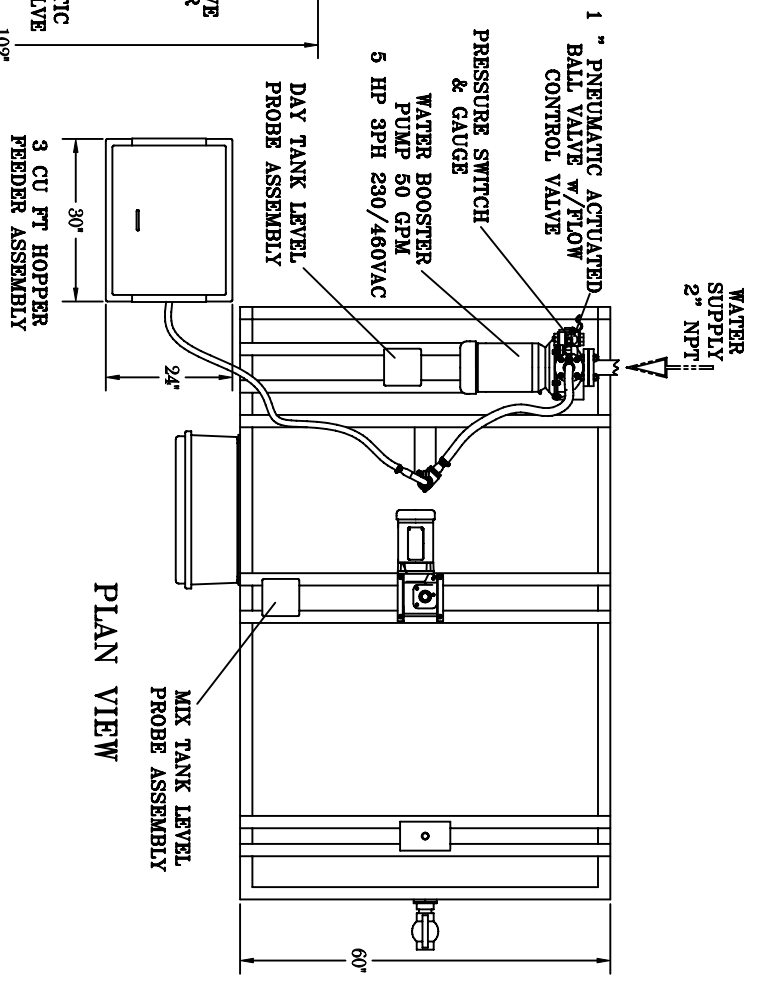

FRONT ELEVATION

PLAN VIEW

**SPACESAVER 500 DRY
POLYMER MIX SYSTEM**

Blue River Technologies

2283 North Co Rd 500 East
New Castle, IN 47362
PHONE: (765) 766-6190 FAX: (765) 766-6204